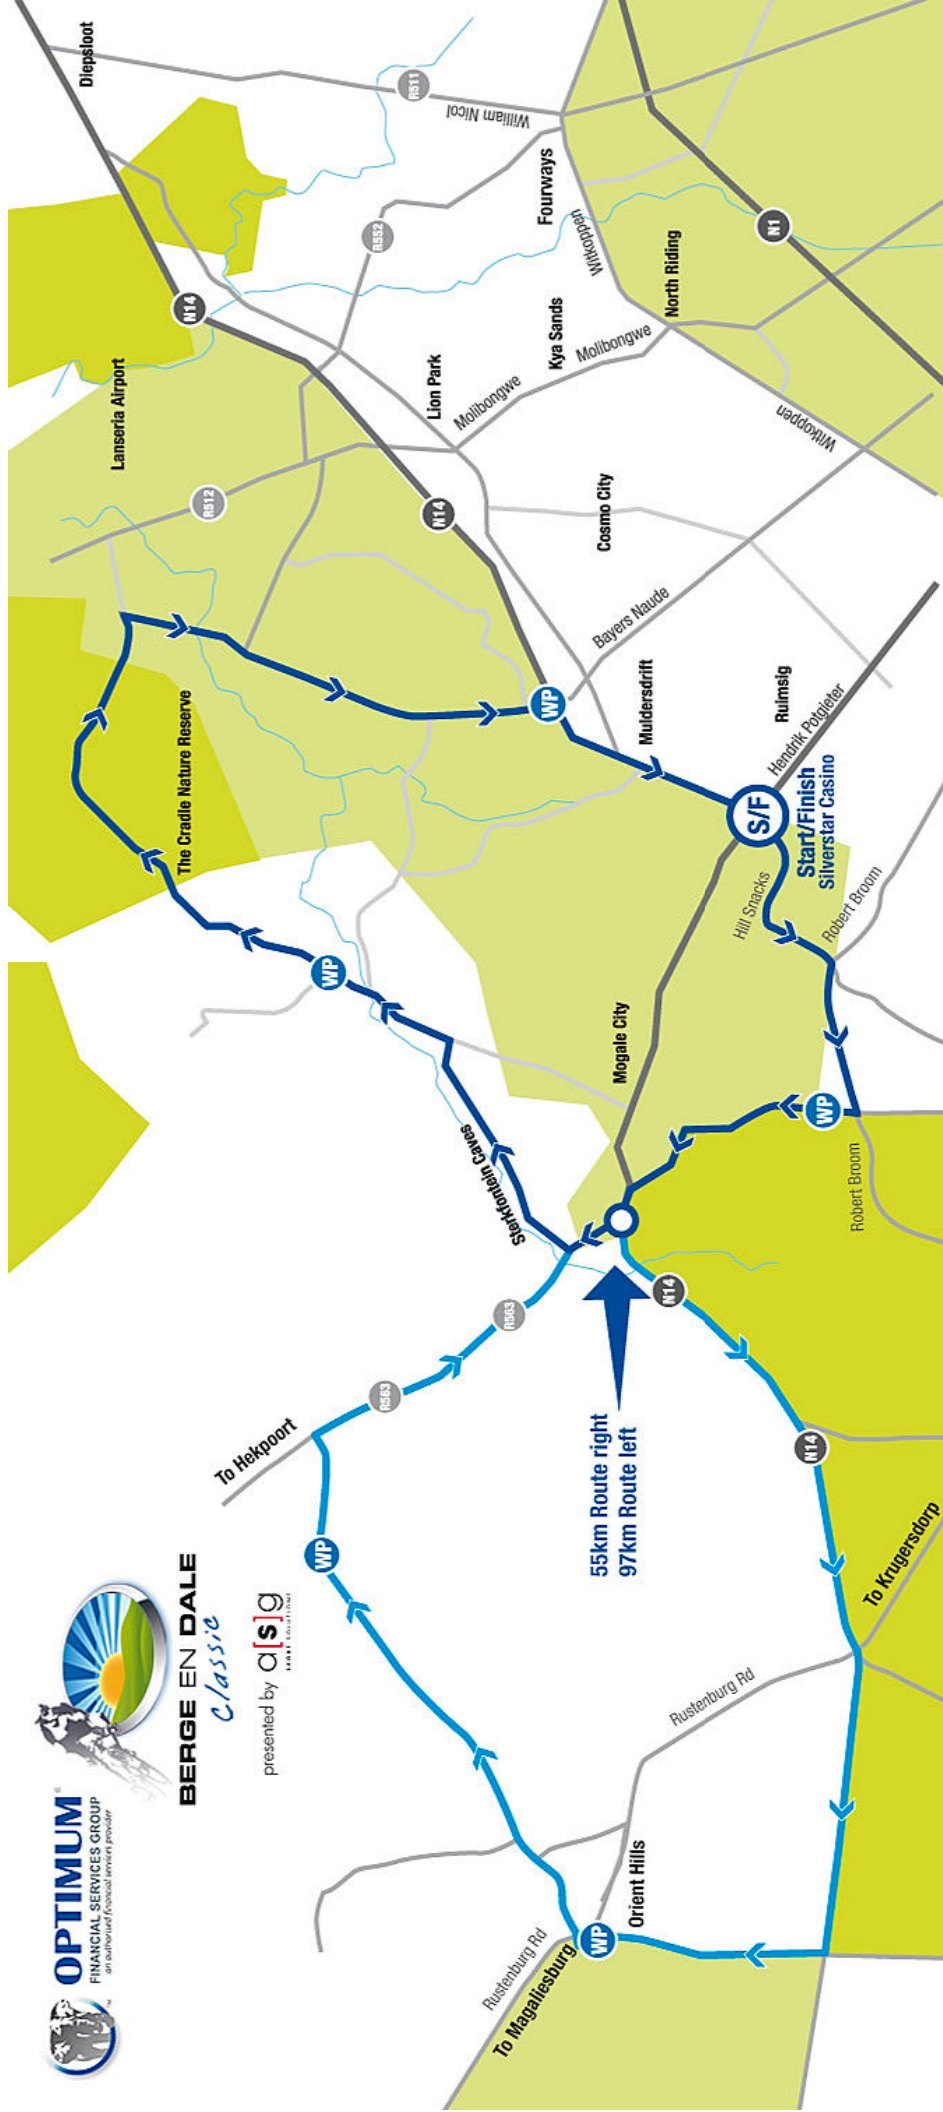

OPTIMUM
FINANCIAL SERVICES GROUP
Member of the Standard Bank Group

BERGE EN DALE
Classic

presented by **a|s|g**
ASSISTANCE | SUPPORT | GUIDANCE

55km Route right
97km Route left